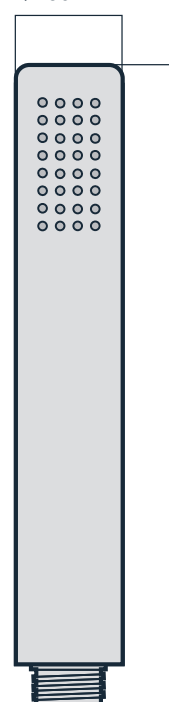

# LEMINA

by eurosanit  
**CHROME**

**1**  
JET

BOITE 

REF.211004

Ø 30 MM

220 MM